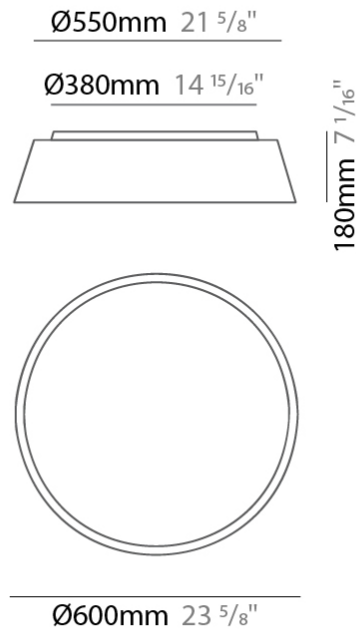

PROJECT
TYPE
SPECIFIER
QUANTITY
DATE

DRUM SURFACE

D112013-

base number   Finish
Options

1. To build a product code in our configurator select the specify button on the base model # product page
2. To build a manual product code on this datasheet choose from the options listed below in blue font and add the suffix to the base model #

GENERAL

Series: Drum
Partner: Ole
Division: Design
Installation: Surface
Product Type: Ceiling Surface
Mounting Location: Ceiling
Light Distribution: Direct

PHYSICAL

Shape: Drum
Diameter (mm): 600
Diameter (in): 23 ⁵/₈
Height (mm): 180
Height (in): 7 ¹/₁₆
Weight (kg): 3
Weight (lbs): 6.6
Diffuser: PMMA - Opal
Fixture Finish: BEI / BLK / BLU / COG / DGN / GRY / MRN / MOC / MUS /
OLV / SIL / STN / TER / WHI
Holder Finish: BLK
Fixture Material: Fabric Cord / Metal
Primary Material: Fabric - Recycled
Upon Request: Other fabric cord colors available upon request (see
downloadable finish chart)

ELECTRICAL

Number of Lamps: 3
Lamp Type: LED Retrofit
Lamp Shape: A19
Bulb Included: Bulb Not Included
Max. Wattage Per Lamp (W): 15
Lamp Base: E26
Input Voltage (V): 120
Upon Request: 277Vac / GU24

LED

OPTICAL

RATINGS AND CERTIFICATIONS

Certified By: Certified for North American Standards
IP rating: IP20