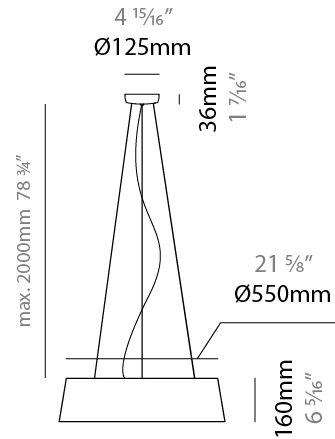

GENERAL

Series: Drum
 Partner: Ole
 Division: Design
 Installation: Suspension
 Product Type: Pendant
 Mounting Location: Ceiling
 Light Distribution: Direct / Indirect

PHYSICAL

Shape: Drum
 Diameter (mm): 600
 Diameter (in): 23 5/8
 Height (mm): 160
 Height (in): 6 5/16
 Max. Overall Height (mm): 2160
 Max. Overall Height (in): 85 1/16
 Weight (kg): 3.3
 Weight (lbs): 7.26
 Fixture Finish: BEI / BLK / BLU / COG / DGN / GRY / MRN / MOC / MUS / OLV / SIL / STN / TER / WHI
 Holder Finish: BLK
 Fixture Material: Fabric Cord / Metal
 Primary Material: Fabric - Recycled
 Cable Details: 2000mm Cable
 Upon Request: Other fabric cord colors available upon request (see downloadable finish chart) Matte White Holder

LED

OPTICAL

RATINGS AND CERTIFICATIONS

Certified By: Certified for North American Standards
 IP rating: IP20

Ø600mm 23 5/8"

DRUM SUSPENSION

D111063-

PROJECT

GENERAL

Series: Drum
 Partner: Ole
 Division: Design
 Installation: Surface
 Product Type: Ceiling Surface
 Mounting Location: Ceiling
 Light Distribution: Direct

PHYSICAL

Shape: Drum
 Diameter (mm): 600
 Diameter (in): 23 ⁵/₈
 Height (mm): 180
 Height (in): 7 ¹/₁₆
 Weight (kg): 3
 Weight (lbs): 6.6
 Diffuser: PMMA - Opal
 Fixture Finish: BEI / BLK / BLU / COG / DGN / GRY / MRN / MOC / MUS /
 OLV / SIL / STN / TER / WHI
 Holder Finish: BLK
 Fixture Material: Fabric Cord / Metal
 Primary Material: Fabric - Recycled
 Upon Request: Other fabric cord colors available upon request (see
 downloadable finish chart)